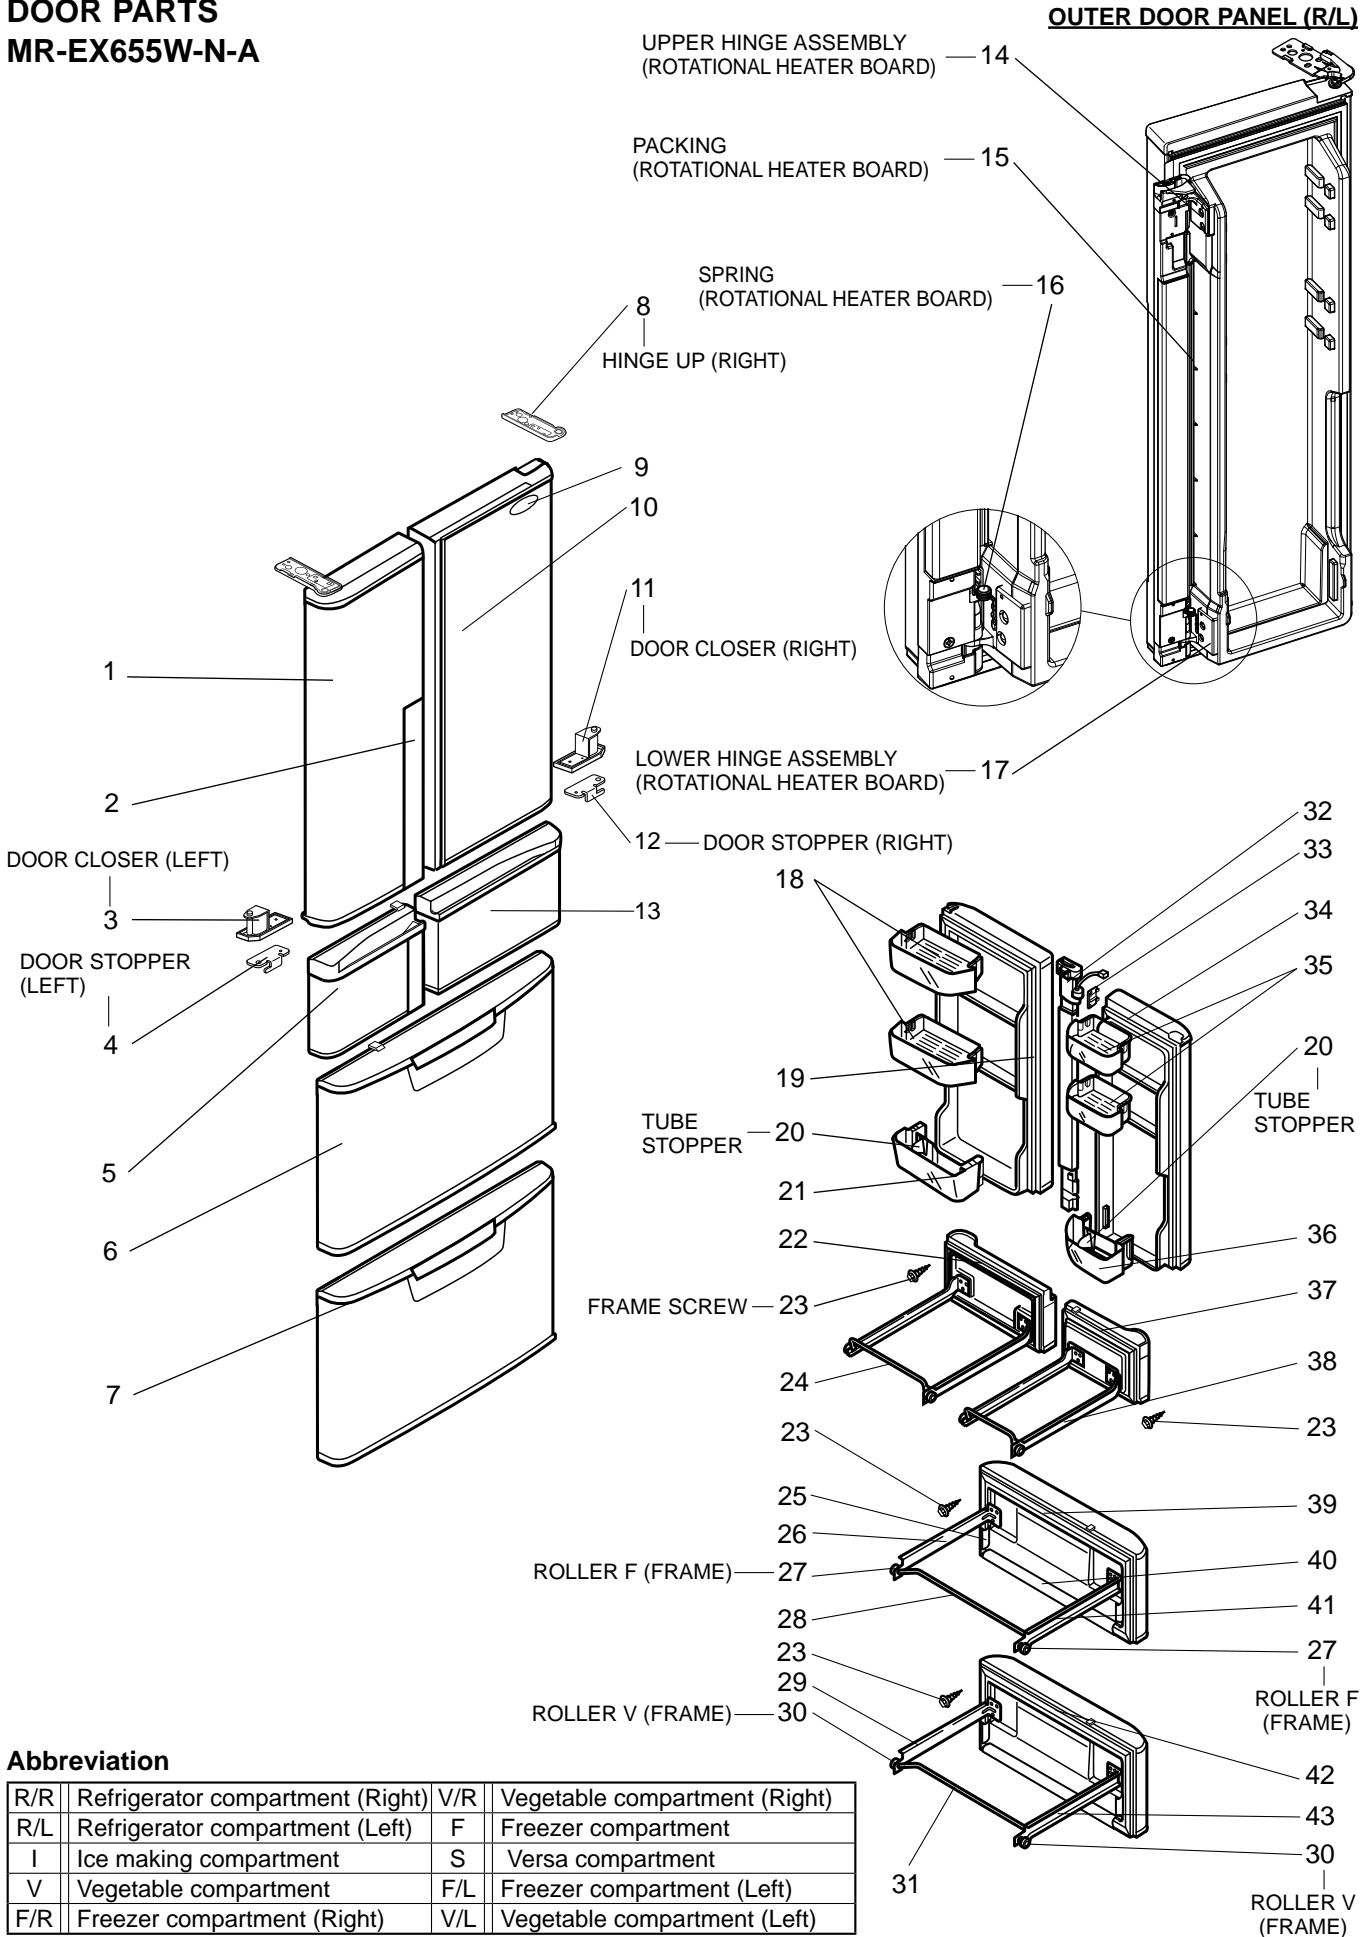

RoHS PARTS LIST

DOOR PARTS MR-EX655W-N-A

Abbreviation

R/R	Refrigerator compartment (Right)	V/R	Vegetable compartment (Right)
R/L	Refrigerator compartment (Left)	F	Freezer compartment
I	Ice making compartment	S	Versa compartment
V	Vegetable compartment	F/L	Freezer compartment (Left)
F/R	Freezer compartment (Right)	V/L	Vegetable compartment (Left)

RoHS PARTS LIST

BODY PARTS MR-EX655W-N-A

Abbreviation

I.S.	Between ice making compartment and versa compartment
I	Ice making compartment
S	Versa compartment
F	Freezer compartment
V	Vegetable compartment

RoHS PARTS LIST