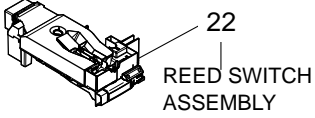

RoHS PARTS LIST

DOOR PARTS MR-EX655W-N-A

Abbreviation

R/R	Refrigerator compartment (Right)	V/R	Vegetable compartment (Right)
R/L	Refrigerator compartment (Left)	F	Freezer compartment
I	Ice making compartment	S	Versa compartment
V	Vegetable compartment	F/L	Freezer compartment (Left)
F/R	Freezer compartment (Right)	V/L	Vegetable compartment (Left)

RoHS PARTS LIST

BODY PARTS MR-EX655W-N-A

Abbreviation

I.S.	Between ice making compartment and versa compartment
I	Ice making compartment
S	Versa compartment
F	Freezer compartment
V	Vegetable compartment

RoHS PARTS LIST

ELECTRICAL PARTS MR-EX655W-N-A

AUTOMATIC ICE MAKER ASSEMBLY

Abbreviation

I	Ice making compartment
S	Versa compartment
R	For refrigerator compartment
F	Freezer compartment
V	Vegetable compartment

ACTUAL WIRING DIAGRAM