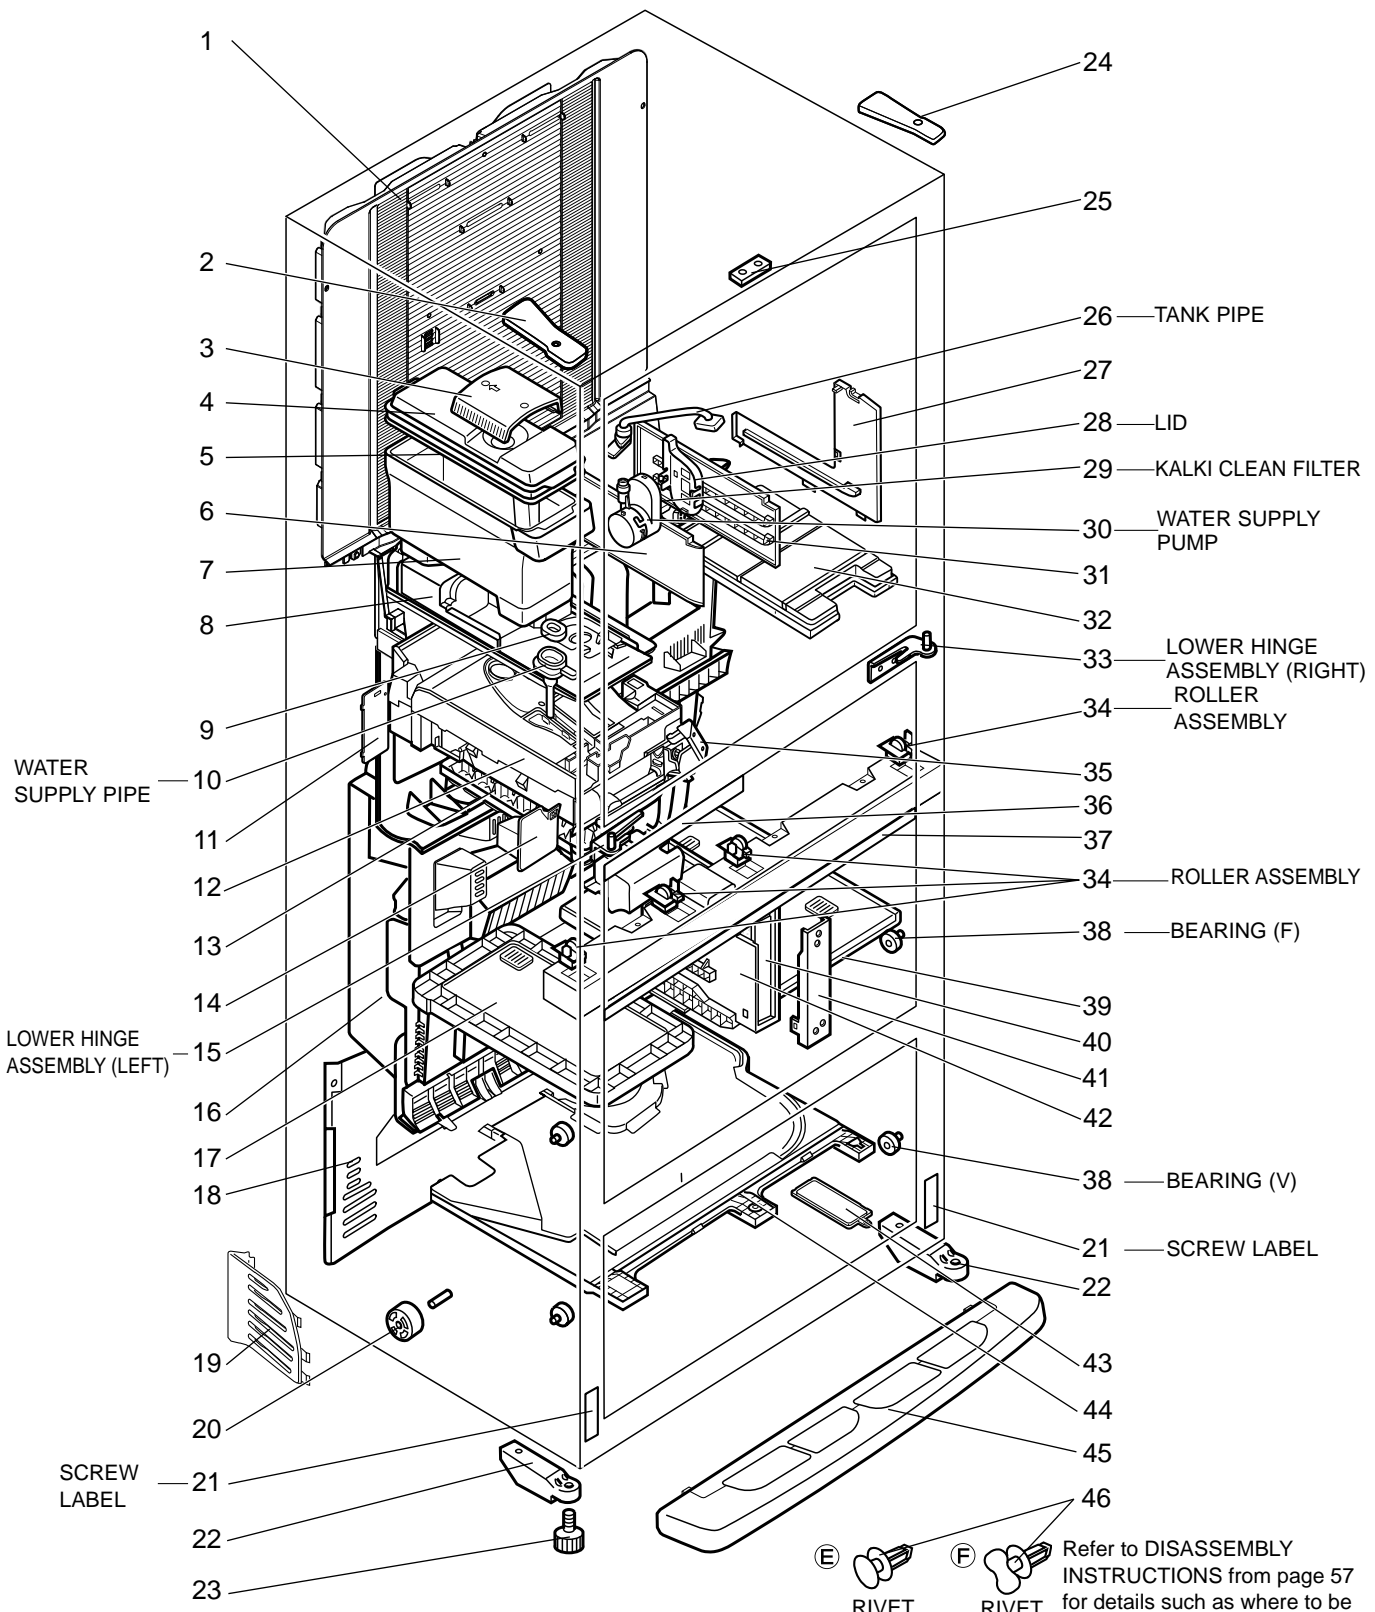

RoHS PARTS LIST

DOOR PARTS MR-EX655W-N-A

Abbreviation

R/R	Refrigerator compartment (Right)	V/R	Vegetable compartment (Right)
R/L	Refrigerator compartment (Left)	F	Freezer compartment
I	Ice making compartment	S	Versa compartment
V	Vegetable compartment	F/L	Freezer compartment (Left)
F/R	Freezer compartment (Right)	V/L	Vegetable compartment (Left)

RoHS PARTS LIST

BODY PARTS MR-EX655W-N-A

Abbreviation

I.S.	Between ice making compartment and versa compartment
I	Ice making compartment
S	Versa compartment
F	Freezer compartment
V	Vegetable compartment

RoHS PARTS LIST