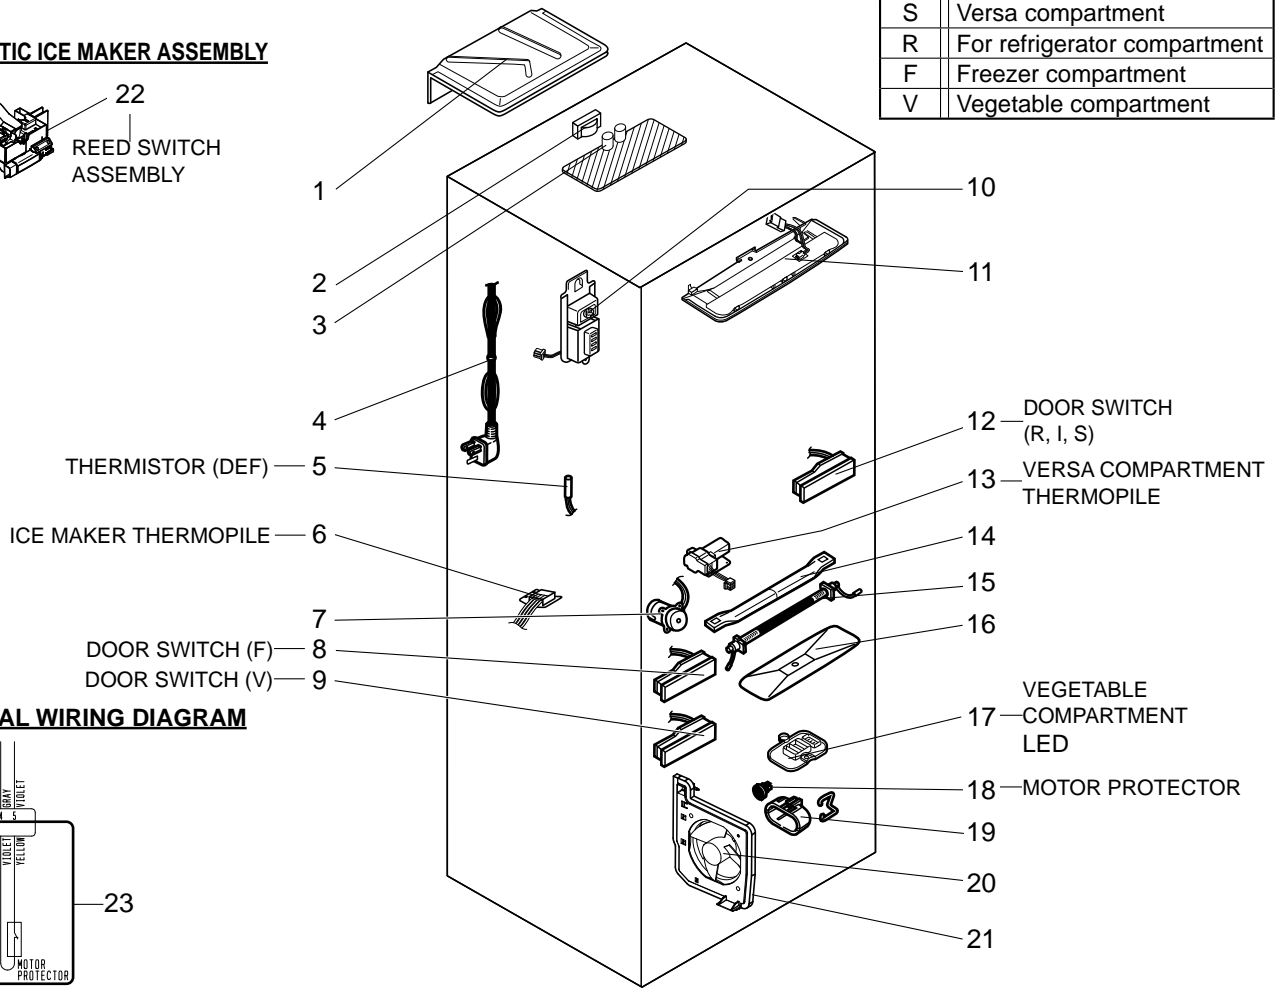

RoHS PARTS LIST

BODY PARTS MR-EX655W-N-A

Abbreviation

I.S.	Between ice making compartment and versa compartment
I	Ice making compartment
S	Versa compartment
F	Freezer compartment
V	Vegetable compartment

RoHS PARTS LIST

ELECTRICAL PARTS MR-EX655W-N-A

AUTOMATIC ICE MAKER ASSEMBLY

Abbreviation

I	Ice making compartment
S	Versa compartment
R	For refrigerator compartment
F	Freezer compartment
V	Vegetable compartment

ACTUAL WIRING DIAGRAM